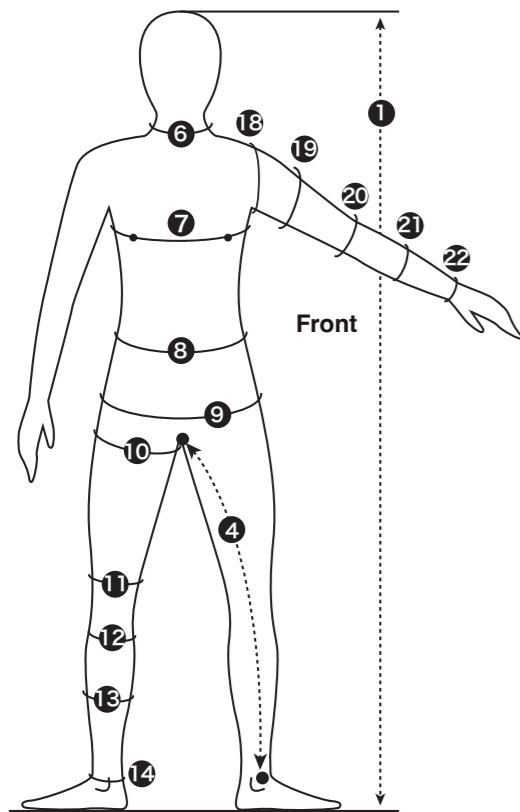

# SIZE STANDARD

- 身長 ① Height
- 体重 ② Weight
- 総丈 ③ Total Length
- 股下 ④ Inseam
- 背丈 ⑤ Stature
- 首囲 ⑥ Neck
- 胸囲 ⑦ Chest
- 腹囲 ⑧ Waist
- 尻囲 ⑨ Hips
- 太腿最大囲 ⑩ Thigh (widest point)
- 膝上囲 ⑪ Above the Knee
- 膝下囲 ⑫ Knee (below knee cap)
- ふくらはぎ囲 ⑬ Calf
- 足首囲 ⑭ Ankle
- 肩幅 ⑮ Shoulder
- 衿丈 ⑯ Half of the shoulder width + Sleeve length
- 袖丈 ⑰ Sleeve
- 腕付根 ⑱ Base of Arm
- 大腕囲 ⑲ Upper Arm
- 肘囲 ⑳ Elbow
- 肘下囲 ㉑ Forearm
- 手首囲 ㉒ Wrist